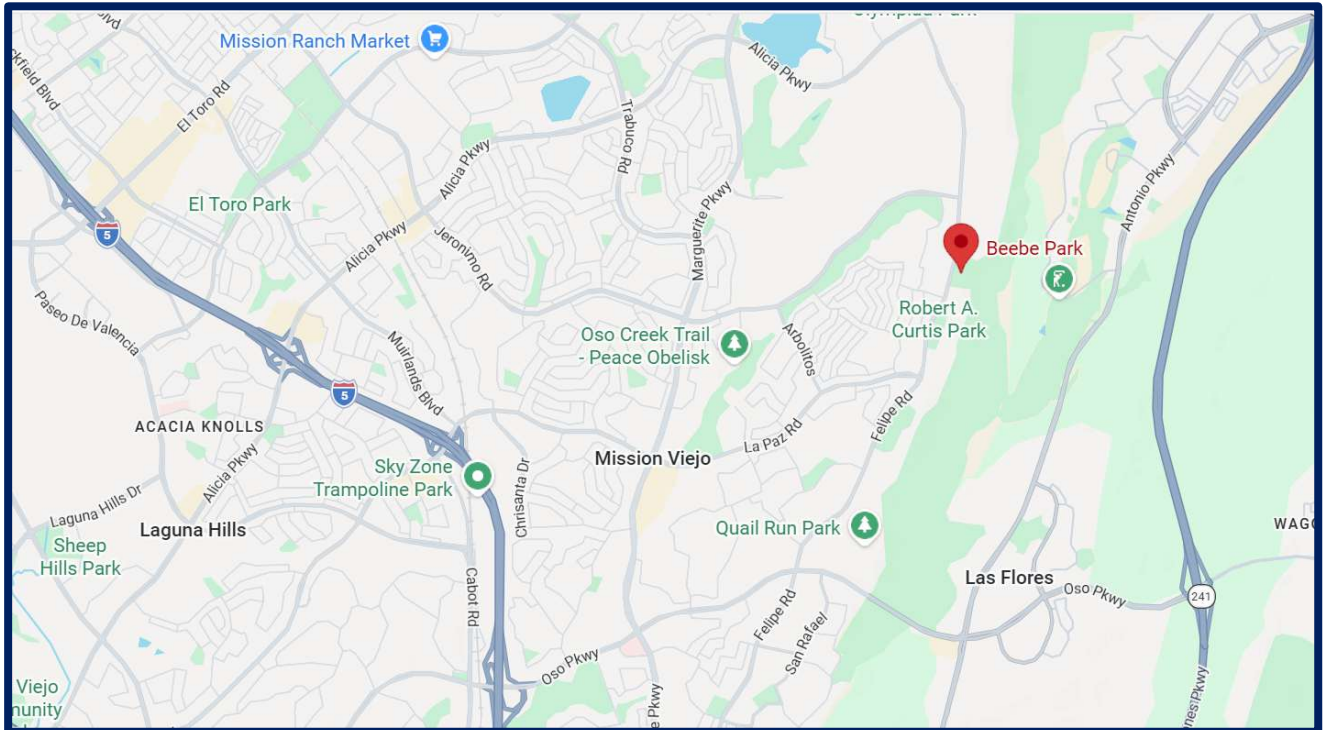

Ladera Ranch American
Ladera Ranch National
North Mission Viejo
San Clemente American
San Clemente National

Little League
California District 68
P. O. Box 3025
Mission Viejo, California 92690

San Juan Capistrano
Santa Margarita American
Santa Margarita National
South Mission Viejo
Trabuco Canyon
Viejo

DIRECTIONS TO BEEBE PARK
24190 OLYMPIAD ROAD
MISSION VIEJO

FROM THE NORTH:

- Take I-5 south, exit left/east on La Paz Road
- Follow La Paz to its terminus with Olympiad Road/Felipe Road, turn left/north onto Olympiad Road
- Beebe Park and Curtis Park will be on the right/east side of Olympiad Road. If you go to Jeronimo Road, you've gone too far.

OR

- Take Toll Road 241 south, exit right/west on Santa Margarita Parkway
- Follow Santa Margarita and turn left/south onto Alicia Parkway
- Follow Alicia and turn left/south onto Olympiad Road
- Beebe Park and Curtis Park will be on the left/east side of Olympiad Road. If you go to La Paz Road, you've gone too far.

FROM THE SOUTH:

- Take I-5 north, exit right/east on La Paz Road
- Follow La Paz to its terminus with Olympiad Road/Felipe Road, turn left/north onto Olympiad Road
- Beebe Park and Curtis Park will be on the right/east side of Olympiad Road. If you go to Jeronimo Road, you've gone too far.